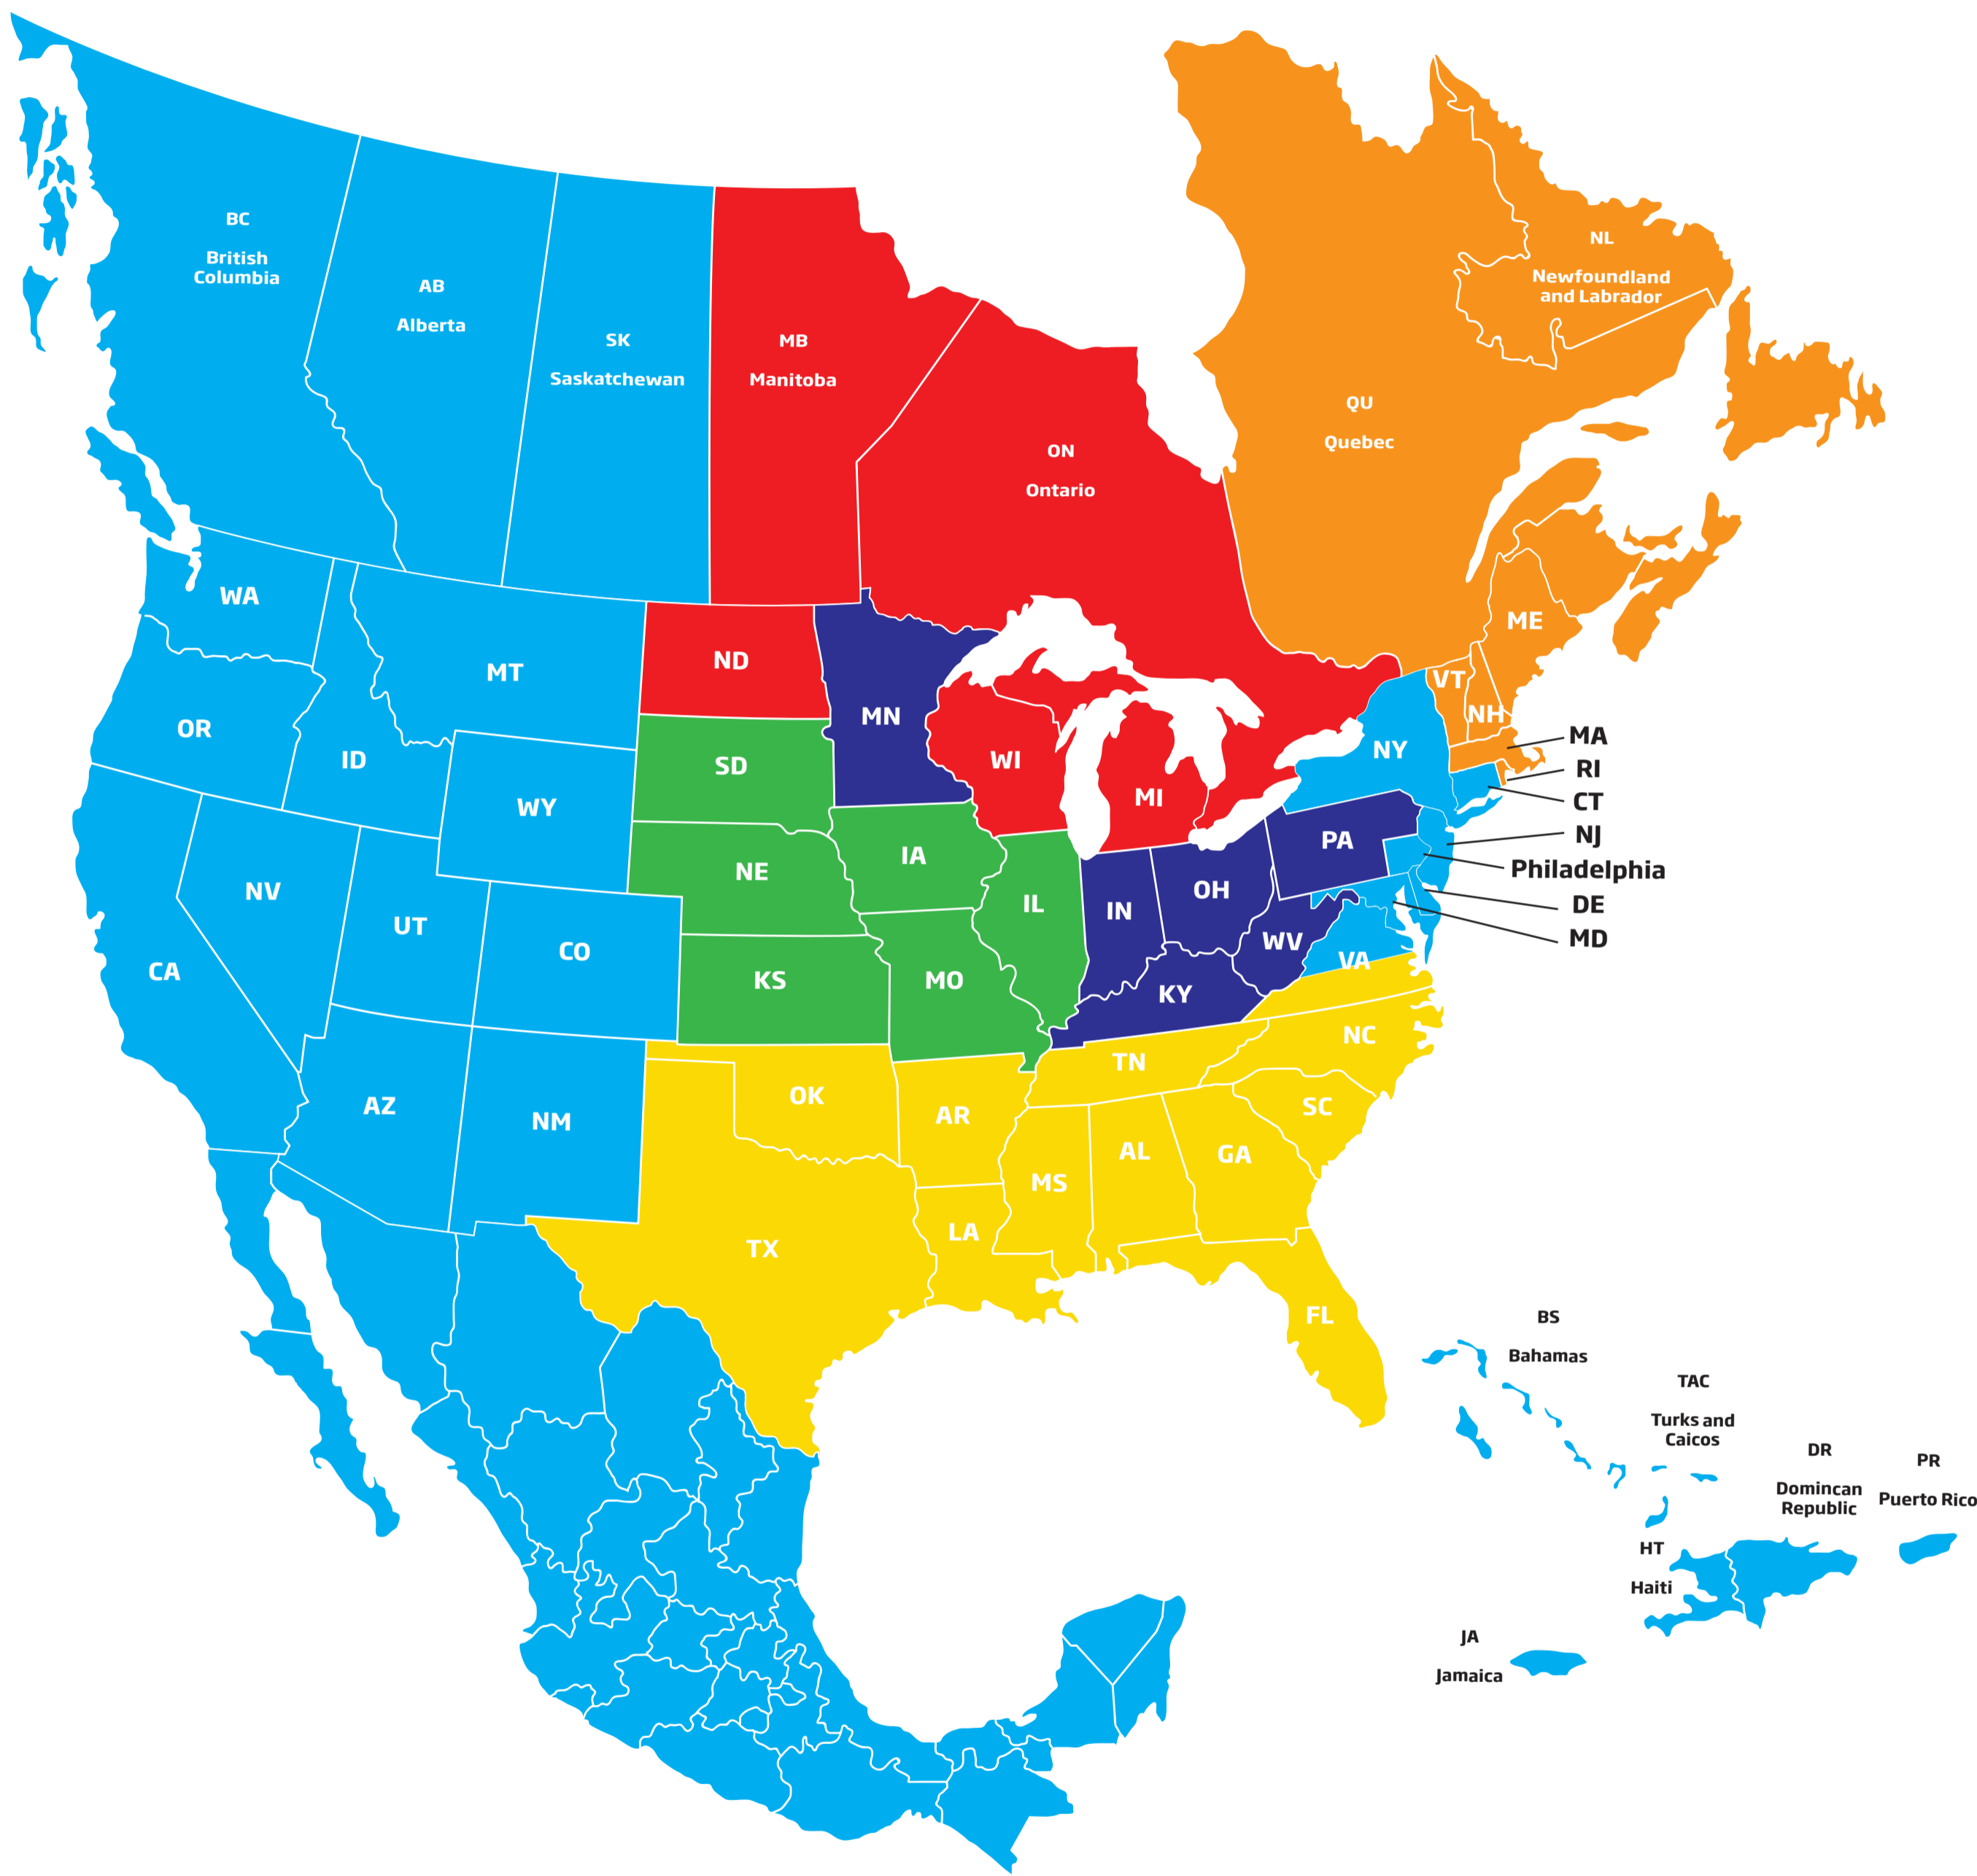

Pilkington North America Sales Territory Map

2024

- Burcin Gulyurt** (Red)
- David Murtough** (Orange)
- Wes Merchant** (Yellow)
- Giovana Fernandes** (Green)
- Matthew Hargather** (Blue)
- Graham Green** (Dark Blue)